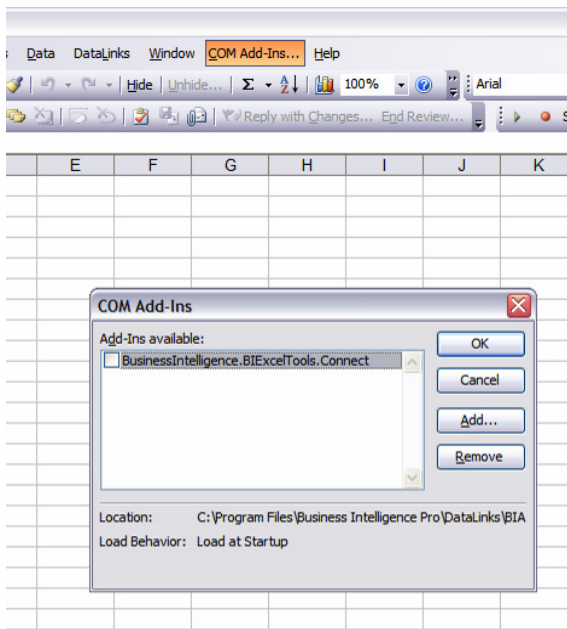

1. Right-mouse click on an existing tool bar and select DataLinks2. A check should appear in front of it, indicating that the tool bar will be visible.

If the tool bar is not displayed in the drop-down menu then the Business Intelligence Add-In needs to be installed, which is described next.

## Installing the BII AddIn

1. Right-mouse click on the main menu or a tool bar and select Customize...
2. Click on the Commands tab, select Tools in the Categories pane and click on COM Add-Ins...

3. Drag the COM Add-Ins... command up to the main menu bar and drop it.

Alternatively, you can drop it within the Tools main menu item:

It really doesn't matter where you drop it, just as long as it's on or in the main menu items.

4. Click on the Close button in the Customize window.
5. Now click on the COM Add-Ins... menu item. The COM Add-Ins window will open.