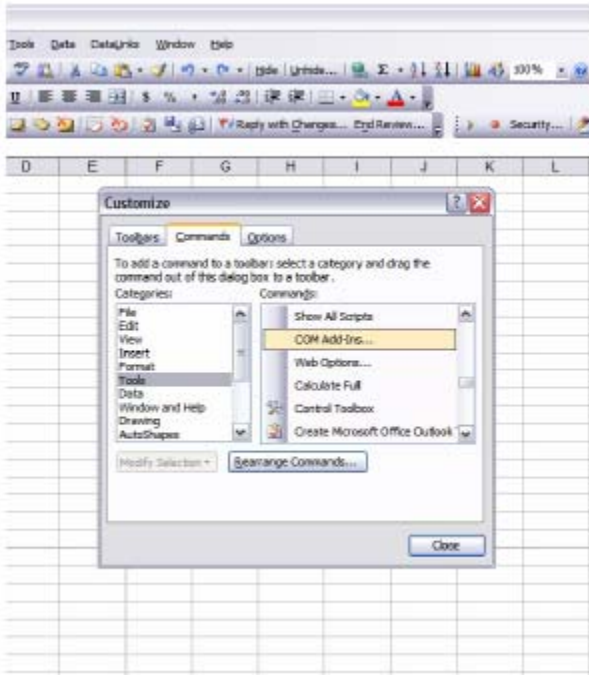

3. Drag the COM Add-Ins... command up to the main menu bar and drop it.

Alternatively, you can drop it within the Tools main menu item: