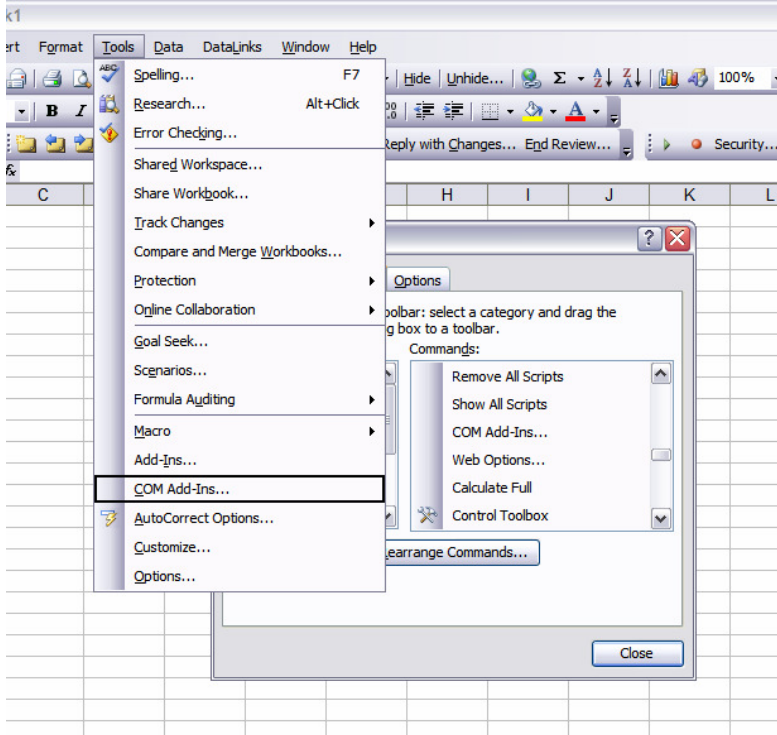

1. Right-mouse click on an existing tool bar and select DataLinks2. A check should appear in front of it, indicating that the tool bar will be visible.

If the tool bar is not displayed in the drop-down menu then the Business Intelligence Add-In needs to be installed, which is described next.

## Installing the BII AddIn

1. Right-mouse click on the main menu or a tool bar and select Customize...
2. Click on the Commands tab, select Tools in the Categories pane and click on COM Add-Ins...

3. Drag the COM Add-Ins... command up to the main menu bar and drop it.

Alternatively, you can drop it within the Tools main menu item:

It really doesn't matter where you drop it, just as long as it's on or in the main menu items.

4. Click on the Close button in the Customize window.
5. Now click on the COM Add-Ins... menu item. The COM Add-Ins window will open.