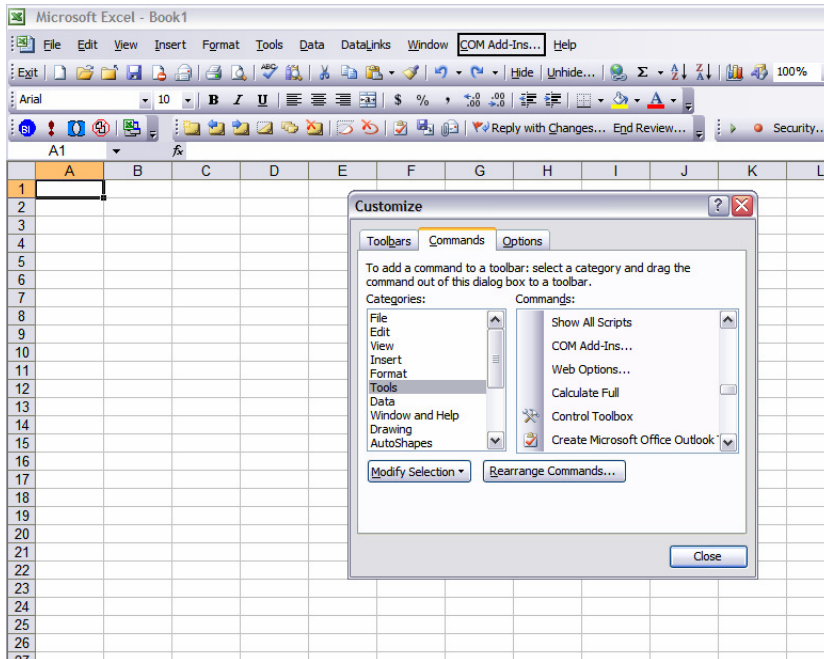

3. Drag the COM Add-Ins... command up to the main menu bar and drop it.