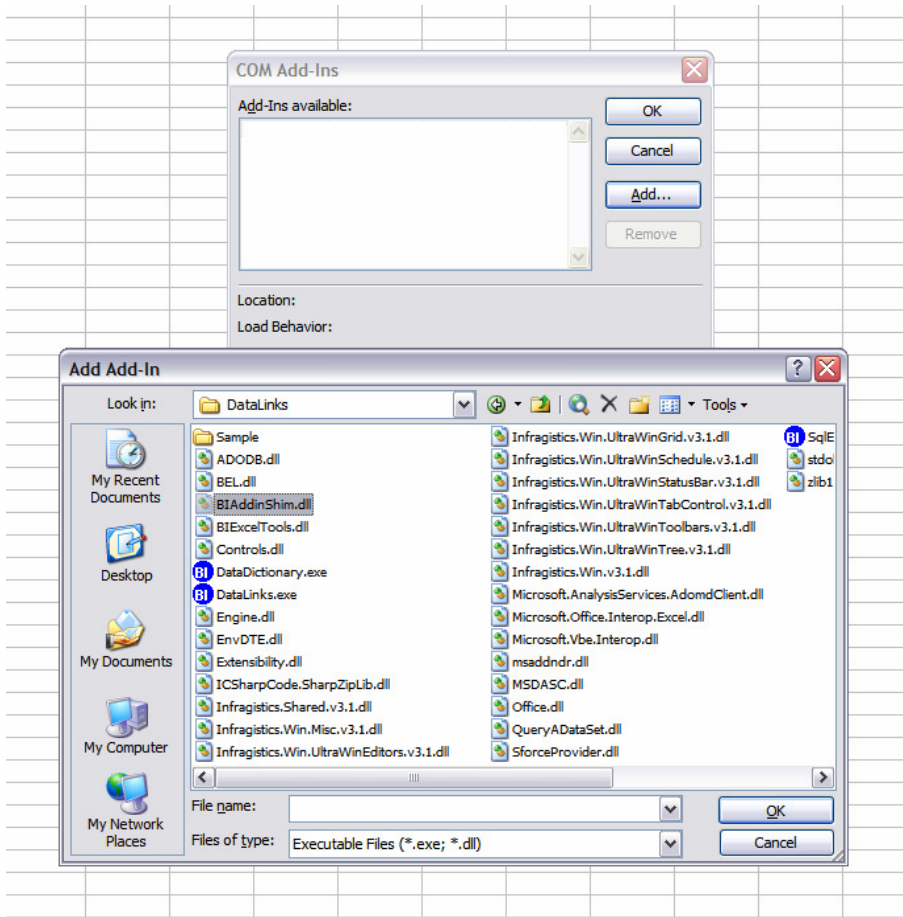

1. Right-mouse click on an existing tool bar and select DataLinks2. A check should appear in front of it, indicating that the tool bar will be visible.

If the tool bar is not displayed in the drop-down menu then the Business Intelligence Add-In needs to be installed, which is described next.

## Installing the BII AddIn

1. Right-mouse click on the main menu or a tool bar and select Customize...
2. Click on the Commands tab, select Tools in the Categories pane and click on COM Add-Ins...

3. Drag the COM Add-Ins... command up to the main menu bar and drop it.

Alternatively, you can drop it within the Tools main menu item:

It really doesn't matter where you drop it, just as long as it's on or in the main menu items.

4. Click on the Close button in the Customize window.
5. Now click on the COM Add-Ins... menu item. The COM Add-Ins window will open.

6. If you see the Business Intelligence add-in (see above) then click on the check box and then click the OK button. You are now done.
  
7. If you do not see the Business Intelligence add-in then click on the Add... button, navigate to the DataLinks directory (using the default install directory set up it would be located at C:\Program Files\Business Intelligence Pro\DataLinks), select the file BIAddinShim.dll, and click the OK button for the Add Add-In window and the COM Add-Ins window. You are now done.